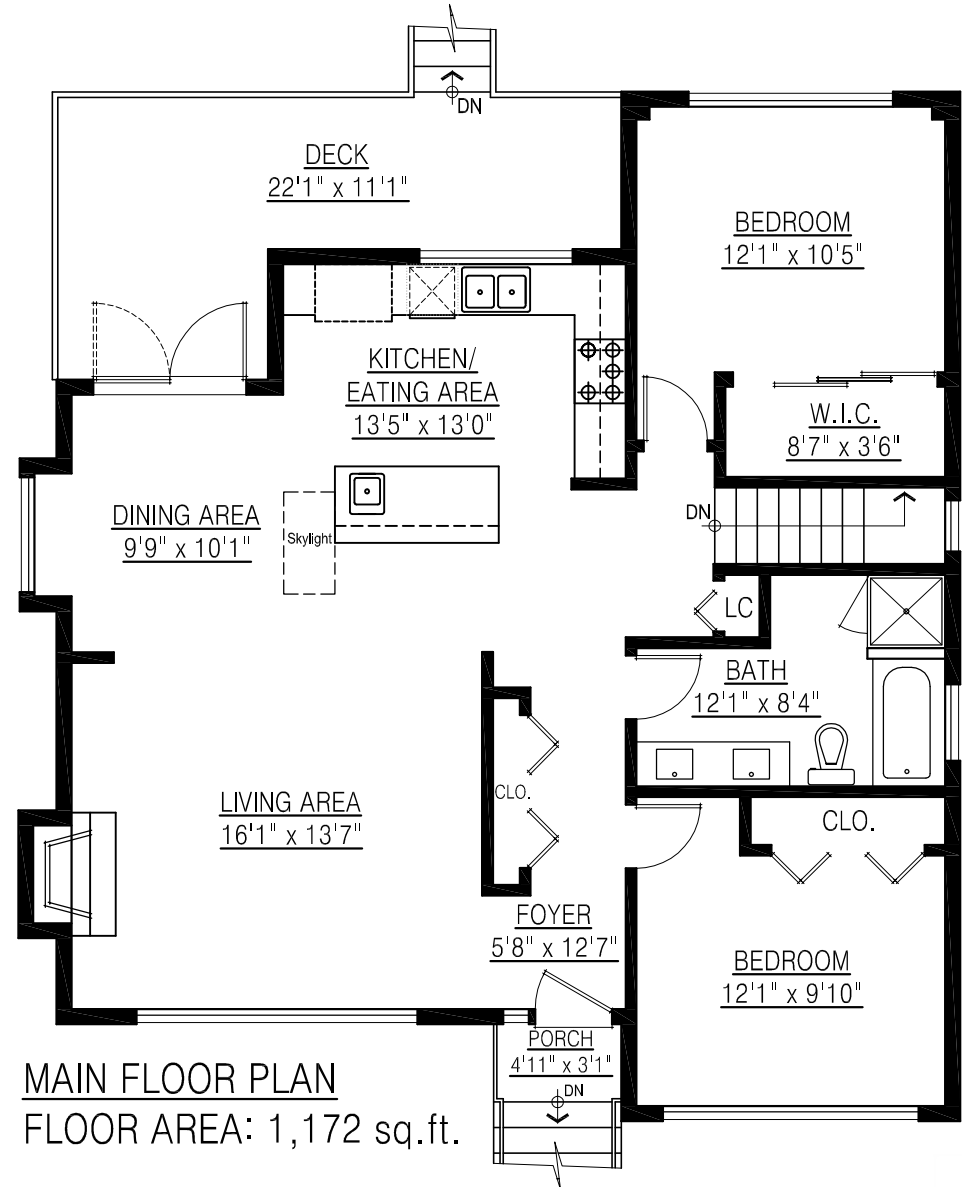

Lucia Wang
778.773.2387

Sutton Group West Coast Realty

www.Luciawang.ca

Lucia.ch.wang@gmail.com

4960 Manor St.
Vancouver, BC

Lower Floor: 1,196 sq. ft.

Main Floor: 1,172 sq. ft.

Total: 2,368 sq. ft.

Walk Out: 148 sq. ft.

Porch: 15 sq. ft.

Deck: 180 sq. ft.

LOWER FLOOR PLAN
FLOOR AREA: 1,196 sq. ft.

MAIN FLOOR PLAN
FLOOR AREA: 1,172 sq. ft.