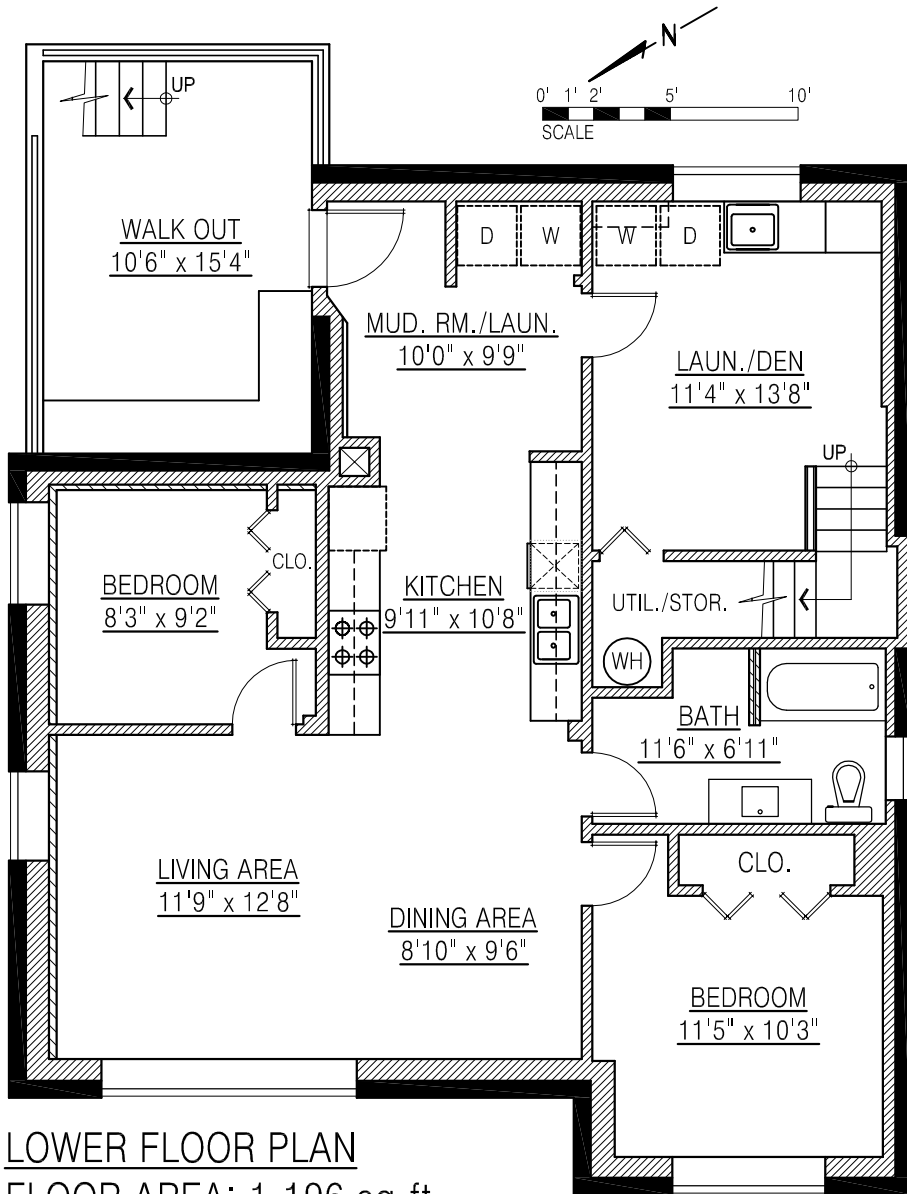

Lucia Wang
778.773.2387

Sutton Group West Coast Realty

www.Luciawang.ca

Lucia.ch.wang@gmail.com

4960 Manor St.
Vancouver, BC

Lower Floor: 1,196 sq. ft.

Main Floor: 1,172 sq. ft.

Total: 2,368 sq. ft.

Walk Out: 148 sq. ft.

Porch: 15 sq. ft.

Deck: 180 sq. ft.

LOWER FLOOR PLAN
FLOOR AREA: 1,196 sq. ft.

MAIN FLOOR PLAN
FLOOR AREA: 1,172 sq. ft.